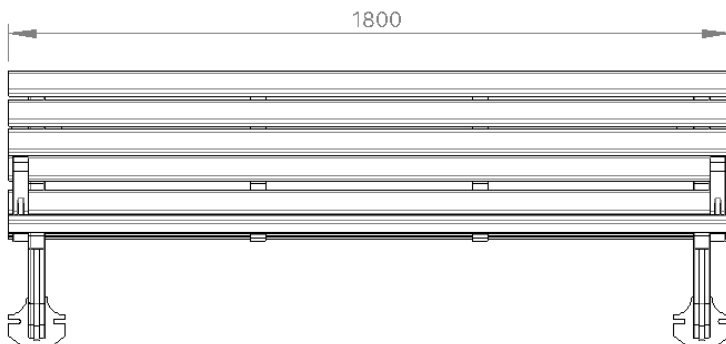

Specifications

Batten Material

Hardwood Spotted Gum

Enviroslat Composite Woodgrain

Aluminium Aussie Gum

Frame Finish

Cast Aluminium Natural

Cast Aluminium Powdercoated

Armrests

Yes (With Armrests)

No (without Armrests)

FRONT

RIGHT