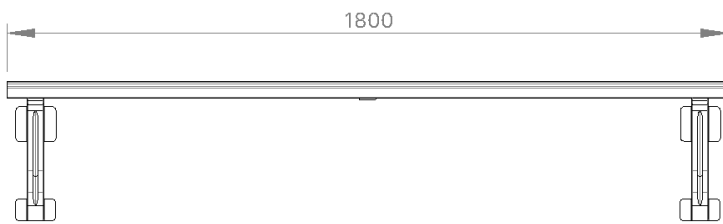

Specifications

Batten Material

Hardwood Spotted Gum

Enviroslat Composite Woodgrain

Aluminium Aussie Gum

Frame Finish

Cast Aluminium Natural

Cast Aluminium Powder Coated

Fixing Method

FRONT

RIGHT