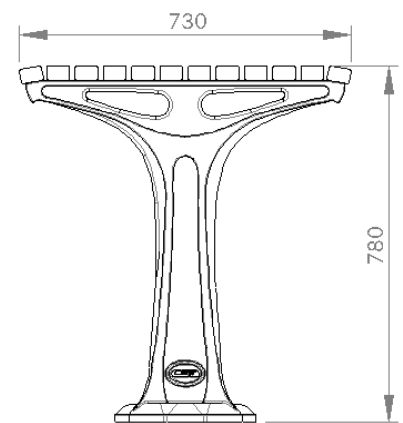

Specifications

Batten Material

Hardwood Spotted Gum

Enviroslat Composite Woodgrain

Aluminium Aussie Gum

Frame Finish

Cast Aluminium Powder coated

Cast Aluminium Natural Finish

Fixing Type

Bolt Down Fixing

FRONT

RIGHT