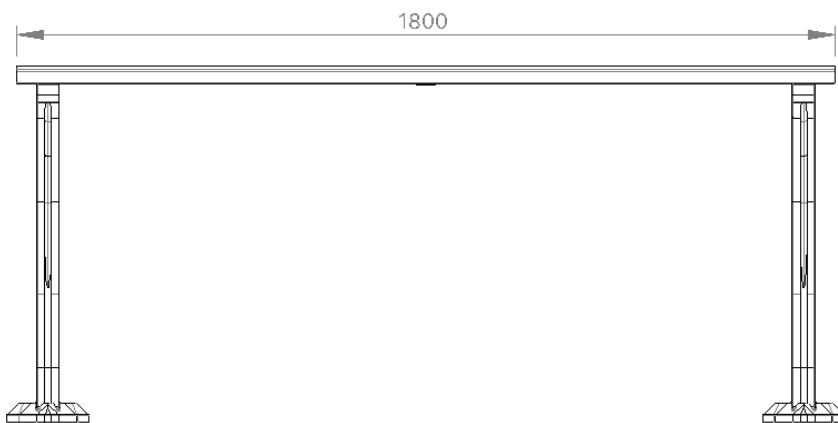

Specifications

Batten Material

Hardwood Spotted Gum

Enviroslat Composite Woodgrain

Aluminium Aussie Gum

Frame Finish

Cast Aluminium Powder coated

Cast Aluminium Natural Finish

Fixing Type

Bolt Down Fixing

FRONT

RIGHT