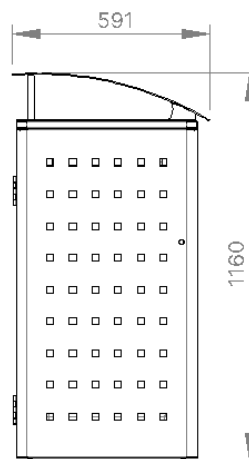

Specifications

Body Material and Finish

Zinc Seal Powdercoated

304 Stainless Steel Satin Polished

Canopy Orientation

Side Entry (Standard)

Reverse Side Entry (Side-By-Side)

Front Entry

Dog Bag Dispenser

Yes (Internal Door Mount)

Not Required

RIGHT