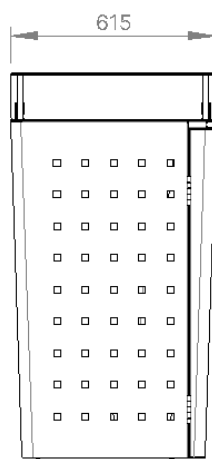

Dog Bag Dispenser

Yes (Internal Door Mount)

Not Required

FRONT