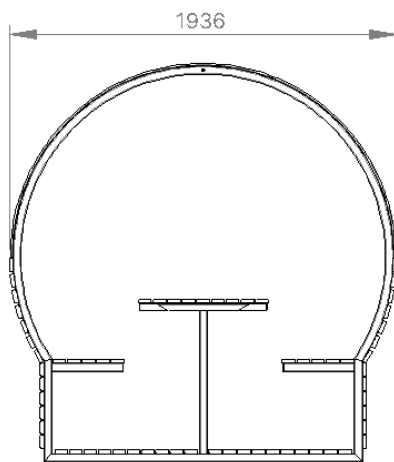

Specifications

Batten Material

Spotted Gum Hardwood

Enviroslat Brushed Walnut

Back Panel

Yes

No (open to far side)

Length

1390mm (PS4030)

1840mm (PS4031)

Frame Material

Mild Steel Galvanised

Mild Steel Powdercoated

Roof Material

Colourbond Miniorb sheet

Solid Waterproof PVC

PVC Blind Mesh

FRONT