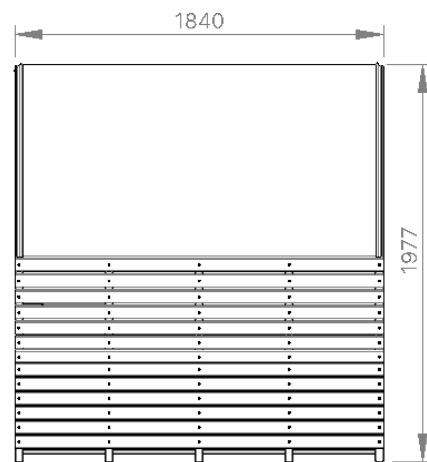

Specifications

Batten Material

Spotted Gum Hardwood

Enviroslat Brushed Walnut

Back Panel

Yes

No (open to far side)

Length

1390mm (PS4030)

1840mm (PS4031)

Frame Material

Mild Steel Galvanised

Mild Steel Powdercoated

Roof Material

Colourbond Miniorb sheet

Solid Waterproof PVC

PVC Blind Mesh

RIGHT