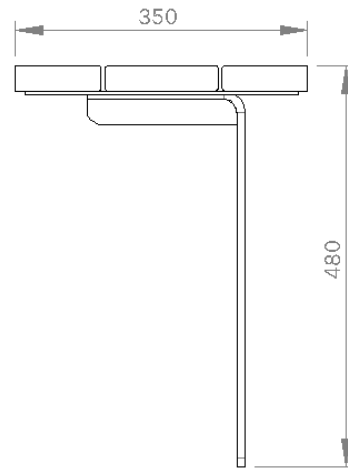

Specifications

Table Top Material

Hardwood Spotted Gum

Enviroslat Composite Woodgrain

Steel Top

Frame Finish

Mild Steel Galvanised

Mild Steel Powdercoated

Stainless Steel Satin Polished

FRONT

RIGHT