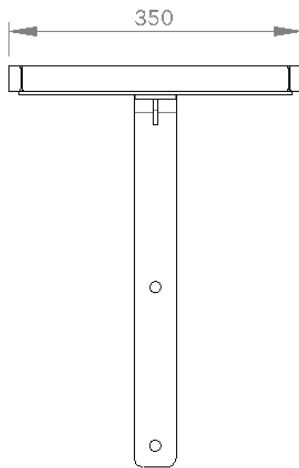

Specifications

Table Top Material

Hardwood Spotted Gum

Enviroslat Composite Woodgrain

Steel Top

Frame Finish

Mild Steel Galvanised

Mild Steel Powdercoated

Stainless Steel Satin Polished

FRONT

RIGHT