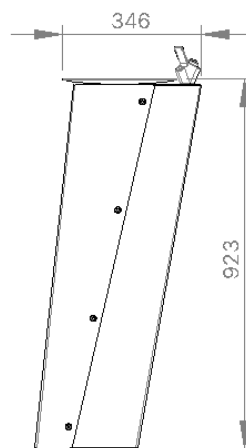

No Tap

Back Panel Finish

Mild Steel Powdercoated

Stainless Steel Satin Polished

Dog Bowl

With Dog Bowl

Without Dog Bowl

FRONT