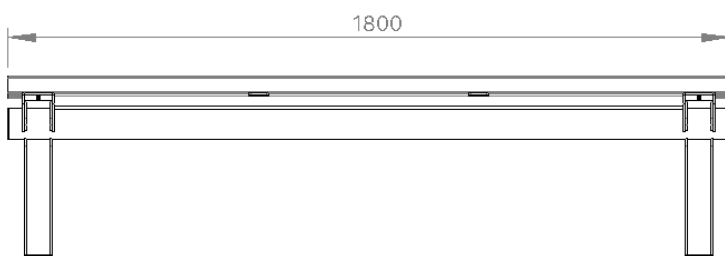

### Fixing Type

Bolt Down

Extended Leg

FRONT

RIGHT