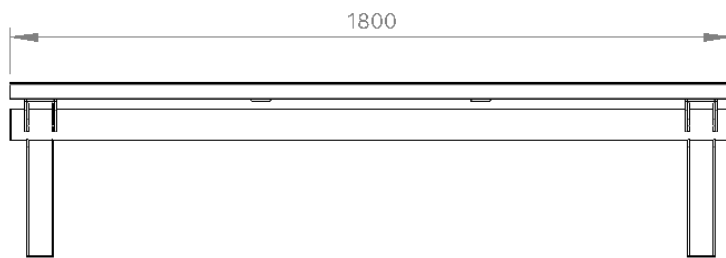

Stainless Steel Satin Polished

Base Frame Material and Finish

Mild Steel Galvanised

Mild Steel Powdercoated

Stainless Steel Satin Polished

Fixing Type

Bolt Down

Extended Leg