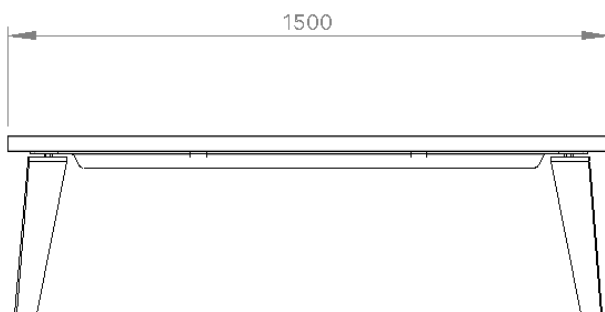

Stainless Steel Satin Polished

Size

1200x1200mm

1500x1500mm

1800x1800mm

Custom (Specify in Notes)

FRONT

RIGHT