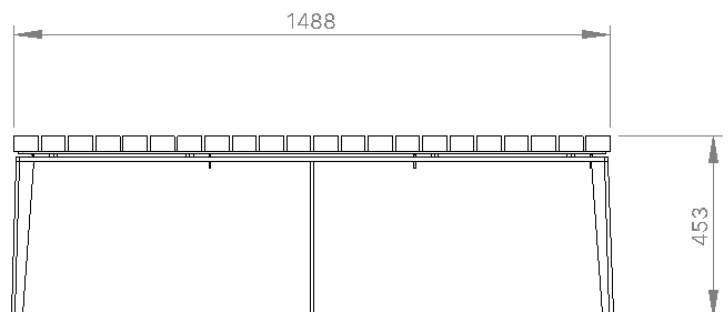

Stainless Steel Satin Polished

Size

1200x1200mm

1500x1500mm

1800x1800mm

Custom (Specify in Notes)

FRONT

RIGHT