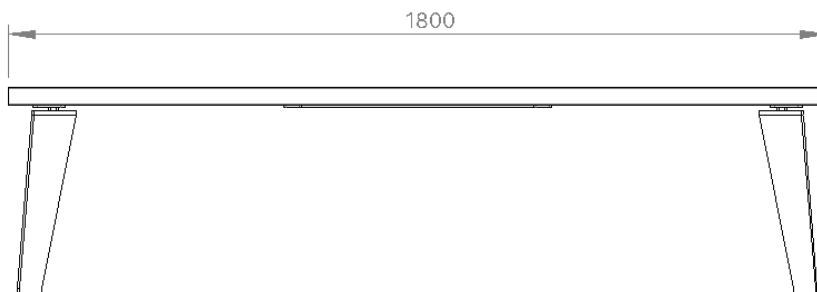

Specifications

Batten Material

Hardwood Spotted Gum

Aluminium Aussie Gum

Enviroslat Composite Woodgrain

Frame Finish

Mild Steel Powdercoated

Mild Steel Galvanised

304 Stainless Steel Satin Polished (316 available on request)

FRONT

RIGHT