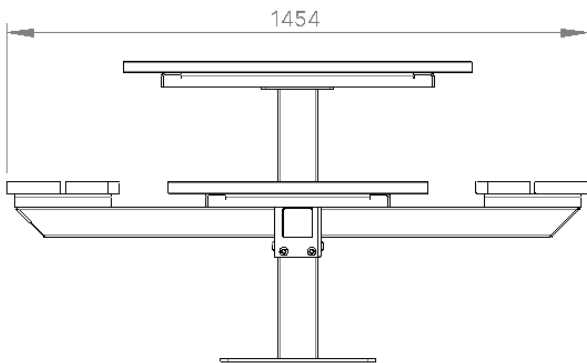

Specifications

Batten Material

Hardwood Spotted Gum

Enviroslat Composite Woodgrain

Frame Finish

Mild Steel Galvanised

Mild Steel Powdercoated

Wheelchair Access

1 Side (3 Benches)

2 Sides (2 Benches)

FRONT VIEW

RIGHT VIEW