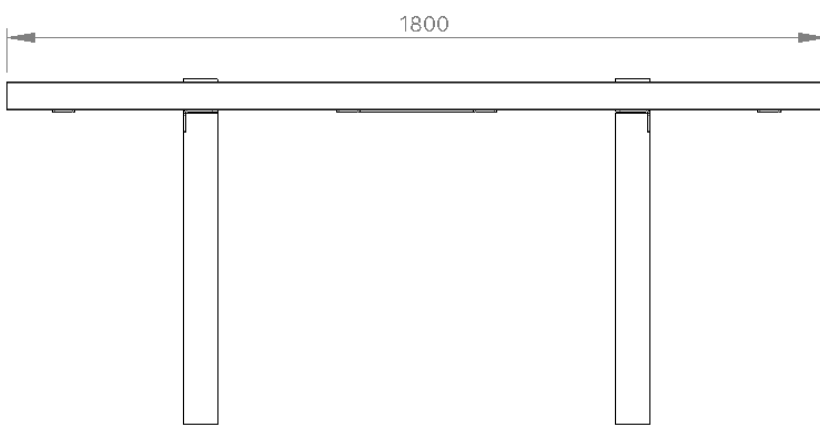

Stainless Steel Satin Polished

Fixing Type

Bolt Down Fixing

Free Standing

Extended Leg (Into Footing)

Umbrella Plate

With Umbrella Plate (47mm)

Without Umbrella Plate