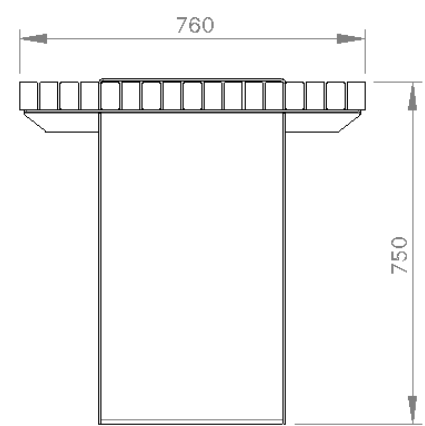

Specifications

Batten Material

Hardwood Spotted Gum

Enviroslat Composite Woodgrain

Aluminium Aussie Gum

Frame Finish

Mild Steel Galvanised

Mild Steel Powdercoated

Stainless Steel Satin Polished

Fixing Type

Bolt Down Fixing

Free Standing

Extended Leg (Into Footing)

Umbrella Plate

With Umbrella Plate (47mm)

Without Umbrella Plate

RIGHT