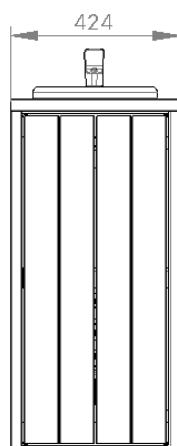

Specifications

Batten Material

Hardwood Spotted Gum

Enviroslat Composite Woodgrain

Frame Finish

Mild Steel Powdercoated

Mild Steel Galvanised

Tap

Tap

Brass Tap Council Key

Water Bottle Refill

No Tap

FRONT

RIGHT