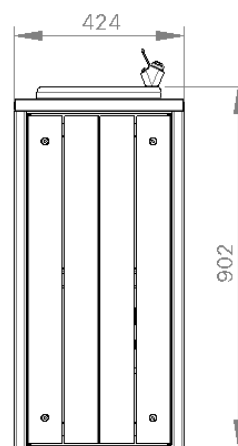

Tap

Brass Tap Council Key

Water Bottle Refill

No Tap

FRONT

RIGHT