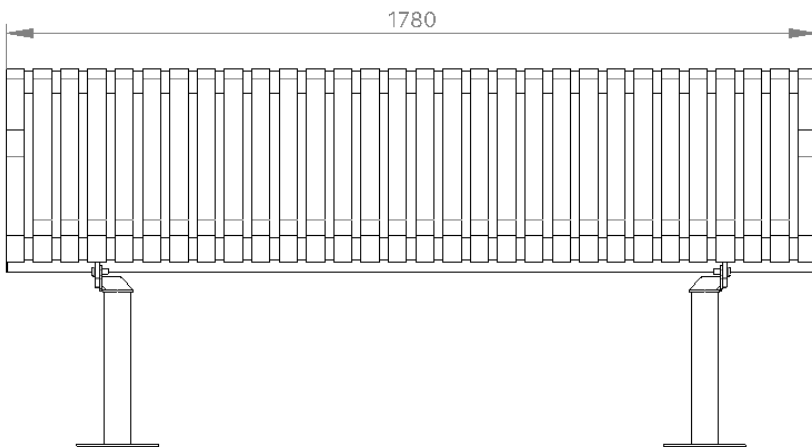

Length

1780mm

2020mm

2380mm

Custom (Please specify in notes)

FRONT