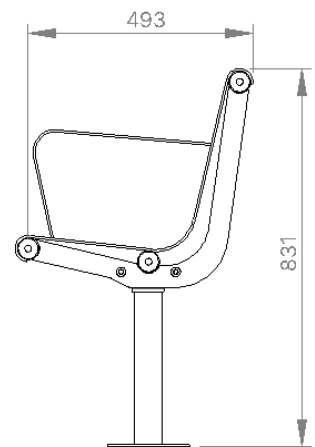

Specifications

Frame Finish

Mild Steel Galvanised

Mild Steel Galvanised & Powdercoated

Stainless Steel Satin Polished

Armrests

With Armrests

Without Armrests

Fixing Method

Bolt Down Fixing

Extended Leg (Into footing)

Sub Surface Bolt Down

Length

1780mm

2020mm

2380mm

Custom (Please specify in notes)

RIGHT