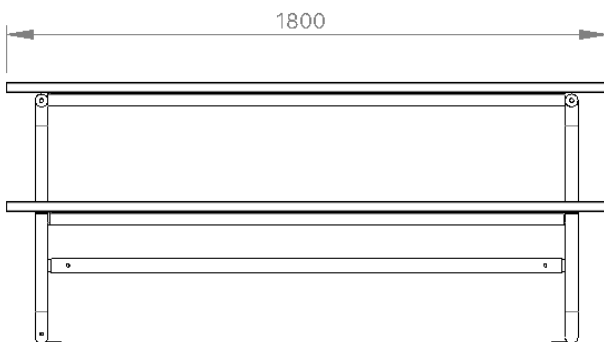

Specifications

Batten Material

Hardwood Spotted Gum

Enviroslat Composite Woodgrain

Frame Finish

Mild Steel Galvanised

Mild Steel Powdercoated

Umbrella Plate

With Umbrella Plate (47mm)

Without Umbrella Plate

FRONT

RIGHT