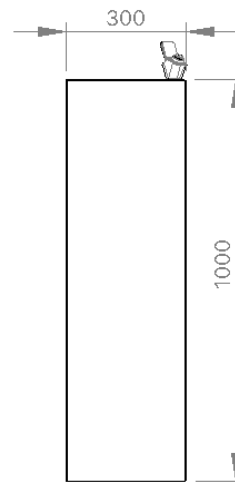

Specifications

Frame Finish

Stainless Steel Satin Polished

Tap

Timed Tap

Brass Tap Tamper Proof

Water Bottle Refill

No Tap

Dog Bowl

With Dog Bowl

Without Dog Bowl

FRONT

RIGHT