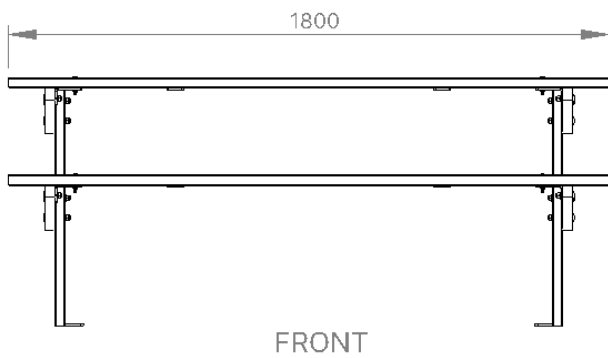

Specifications

Batten Material

Hardwood Spotted Gum

Frame Finish

Mild Steel Galvanised

Umbrella Plate

With Umbrella Plate (47mm)

Without Umbrella Plate

FRONT

RIGHT