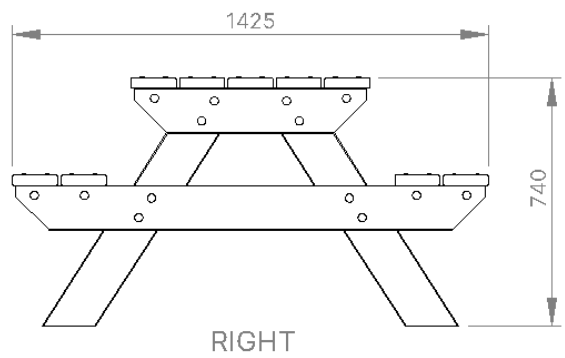

Specifications

Batten Material

Hardwood Spotted Gum

Frame Finish

Mild Steel Galvanised

Umbrella Plate

With Umbrella Plate (47mm)

Without Umbrella Plate

FRONT

RIGHT