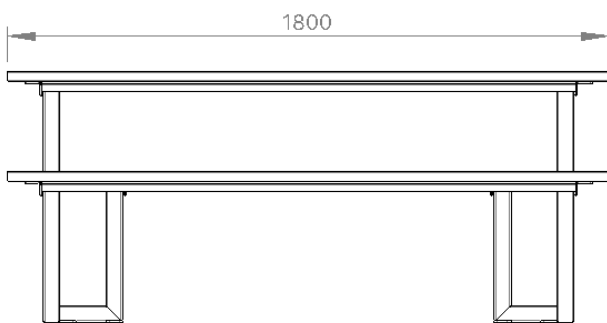

Specifications

Batten Material

Hardwood Spotted Gum

Enviroslat Composite Woodgrain

Frame Finish

Mild Steel Galvanised

Mild Steel Powdercoated

Stainless Steel Satin Polished

Umbrella Plate

With Umbrella Plate (47mm)

Without Umbrella Plate

FRONT

RIGHT