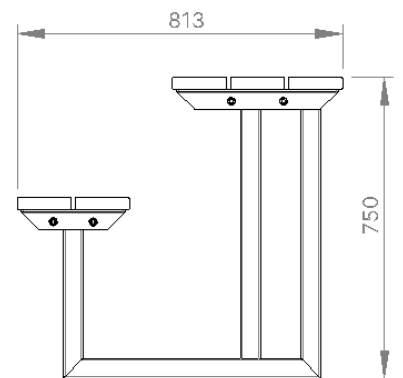

Specifications

Batten Material

Hardwood Spotted Gum

Enviroslat Composite Woodgrain

Frame Finish

Mild Steel Galvanised

Mild Steel Powdercoated

Fixing Type

Bolt Down Fixing

Free Standing

FRONT

RIGHT