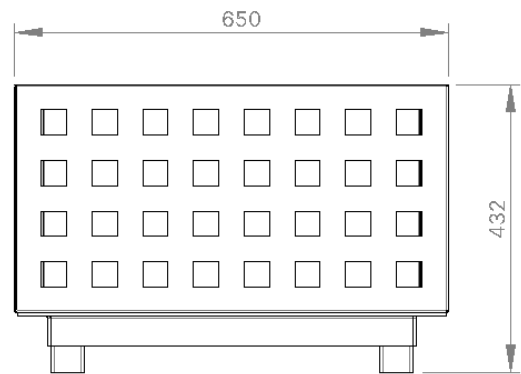

### Frame Finish

Mild Steel Powdercoated

Stainless Steel Satin Polished

Weathering Steel Corten

FRONT

RIGHT