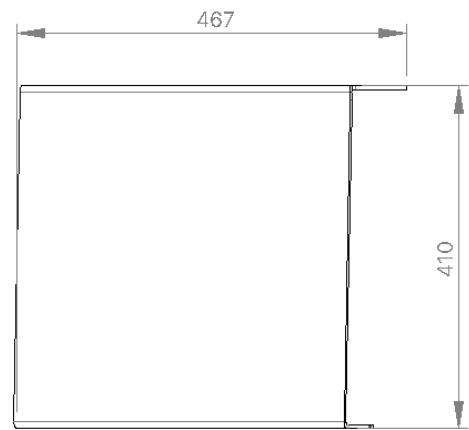

Specifications

Frame Finish

Mild Steel Galvanised

Mild Steel Powdercoated

Stainless Steel Satin Polished

Weathering Steel

Leg Direction

Folded Inward

Folded Outward

FRONT

RIGHT