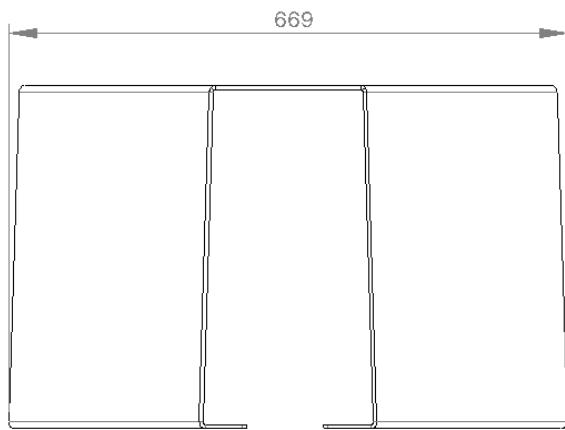

Specifications

Frame Finish

Mild Steel Galvanised

Mild Steel Powdercoated

Stainless Steel Satin Polished

Weathering Steel

Leg Direction

Folded Inward

Folded Outward

FRONT

RIGHT