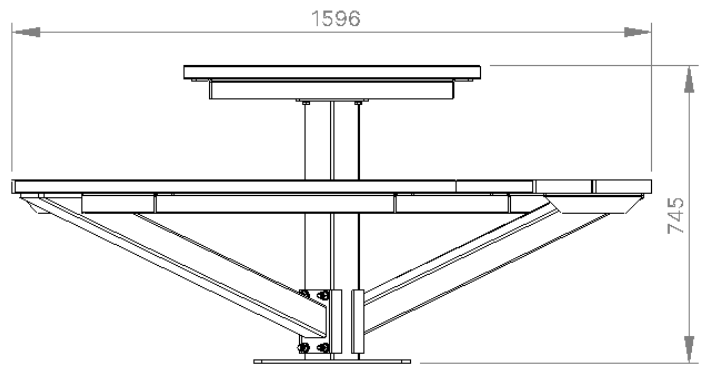

Specifications

Batten Material

Hardwood Spotted Gum

Enviroslat Composite Woodgrain

Frame Finish

Mild Steel Galvanised

Mild Steel Powdercoated

FRONT