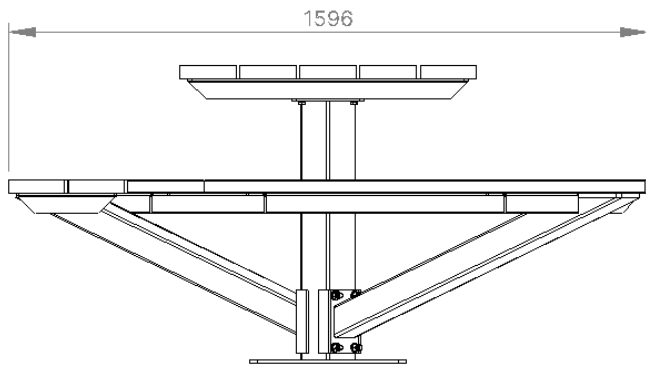

Specifications

Batten Material

Hardwood Spotted Gum

Enviroslat Composite Woodgrain

Frame Finish

Mild Steel Galvanised

Mild Steel Powdercoated

FRONT