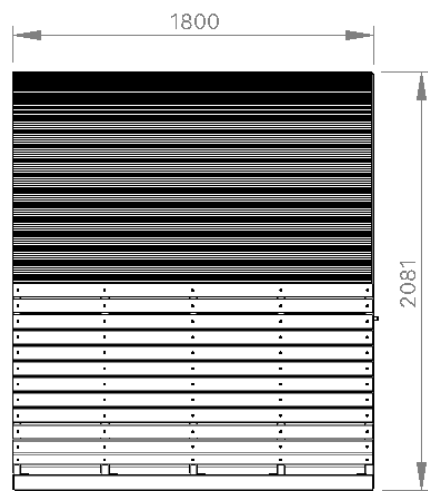

Specifications

Batten Material

Spotted Gum Hardwood

Enviroslat Brushed Walnut

Back Panel

Yes

No (open to far side)

Length

1390mm (PS4020)

1840mm (PS4021)

Frame Material

Mild Steel Galvanised

Mild Steel Powdercoated

Roof Material

Colourbond Miniorb sheet

Solid Waterproof PVC

PVC Blind Mesh

RIGHT