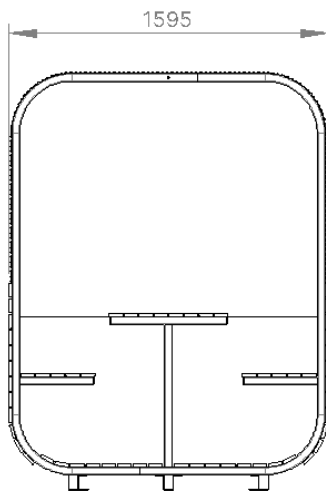

Roof Material

Colourbond Miniorb sheet

Solid Waterproof PVC

PVC Blind Mesh

FRONT