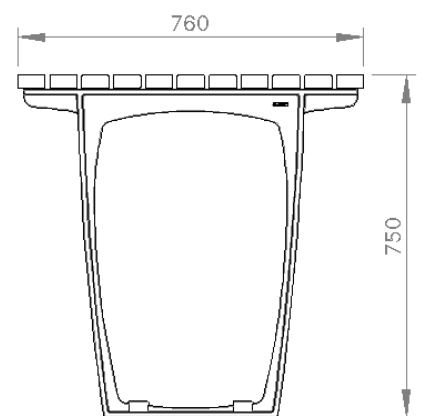

### Fixing Type

Bolt Down Fixing

### Umbrella Plate

With Umbrella Plate (47mm)

Without Umbrella Plate

FRONT

RIGHT