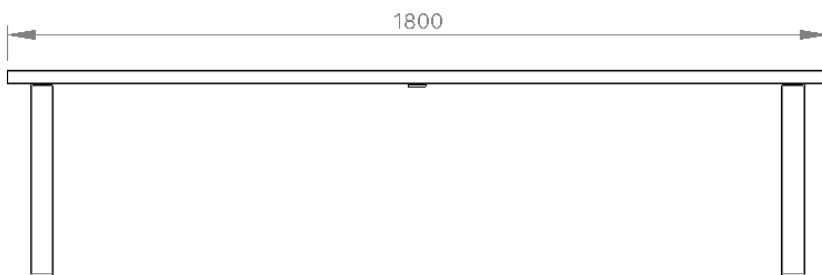

Specifications

Batten Material

Hardwood Spotted Gum

Enviroslat Composite Woodgrain

Aluminium Aussie Gum

Frame Finish

Cast Aluminium Natural

Cast Aluminium Powder coated

Fixing Method

Bolt Down Fixing

FRONT

RIGHT