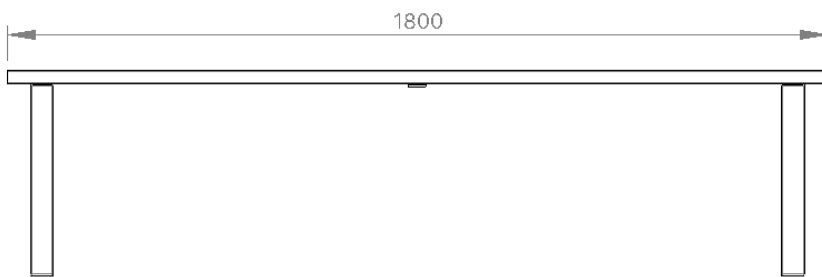

Specifications

Batten Material

Hardwood Spotted Gum

Enviroslat Composite Woodgrain

Aluminium Aussie Gum

Frame Finish

Cast Aluminium Natural

Cast Aluminium Powder coated

Fixing Method

Bolt Down Fixing

FRONT

RIGHT