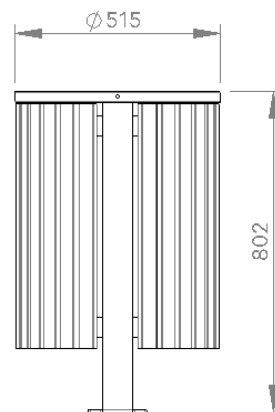

Specifications

Batten Type

Hardwood Spotted Gum

Enviroslat Composite Woodgrain

Body Material and Finish

Mild Steel Galvanised

Mild Steel Powder Coated

304 Stainless Steel Satin Polished (316 available on request)

Fixing Type

Bolt Down Fixing

Extended Leg (into Footing)

FRONT

RIGHT