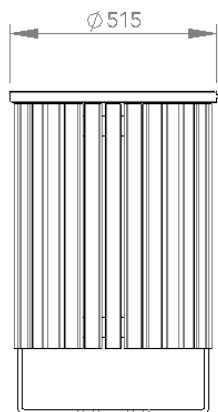

Specifications

Batten Type

Hardwood Spotted Gum

Enviroslat Composite Woodgrain

Body Material and Finish

Mild Steel Galvanised

Mild Steel Powder Coated

304 Stainless Steel Satin Polished (316 available on request)

Fixing Type

Bolt Down Fixing

Extended Leg (into Footing)

FRONT

RIGHT