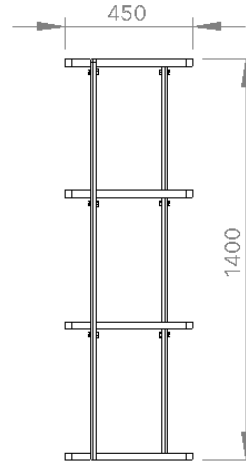

Specifications

Frame Finish

Mild Steel Powdercoated

Mild Steel Galvanised

304 Stainless Steel Satin Polished (316 available on request)

Fixing Method

FRONT

RIGHT