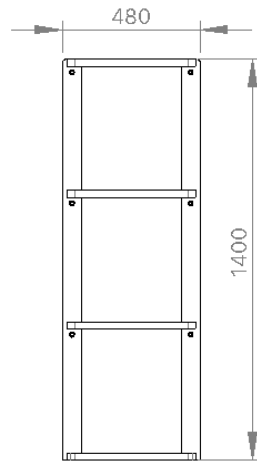

Specifications

Frame Finish

Mild Steel Powdercoated

Mild Steel Galvanised

304 Stainless Steel Satin Polished (316 available on request)

Fixing Method

FRONT

RIGHT