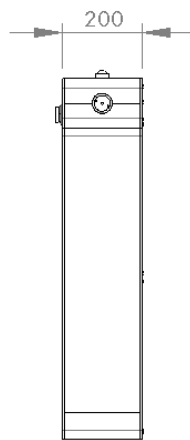

Specifications

Frame Finish

Mild Steel Powdercoated

304 Stainless Steel Satin Polished (316 available on request)

Dog Bowl

With Integrated Dog Bowl

Without Integrated Dog Bowl

FRONT