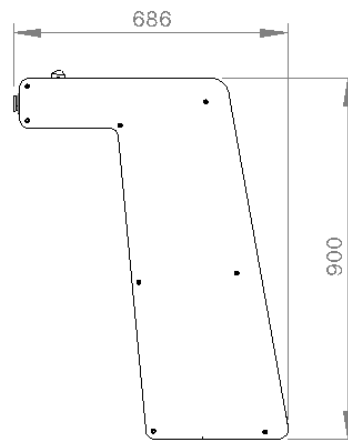

Specifications

Frame Finish

Mild Steel Powdercoated

304 Stainless Steel Satin Polished (316 available on request)

Dog Bowl

With Integrated Dog Bowl

Without Integrated Dog Bowl

FRONT

RIGHT