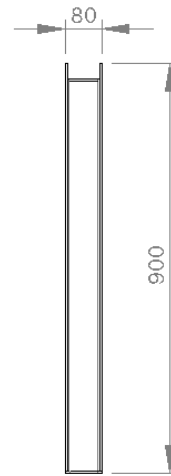

Specifications

Frame Finish

304 Stainless Steel Satin Polished (316 available on request)

Mild Steel Galvanised

Mild Steel Galvanised and Powder Coated

Fixing Method

Bolt Down Fixing

Extended Leg (Into footing)

Sub Surface Bolt Down

FRONT

RIGHT