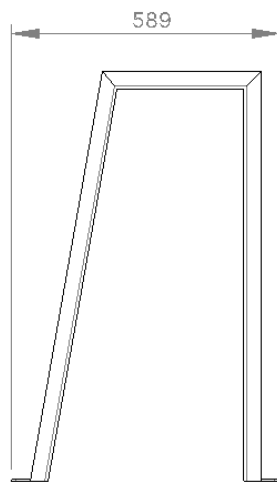

Specifications

Frame Finish

304 Stainless Steel Satin Polished (316 available on request)

Mild Steel Galvanised

Mild Steel Galvanised and Powder Coated

Fixing Method

Bolt Down Fixing

Extended Leg (Into footing)

Sub Surface Bolt Down

FRONT

RIGHT