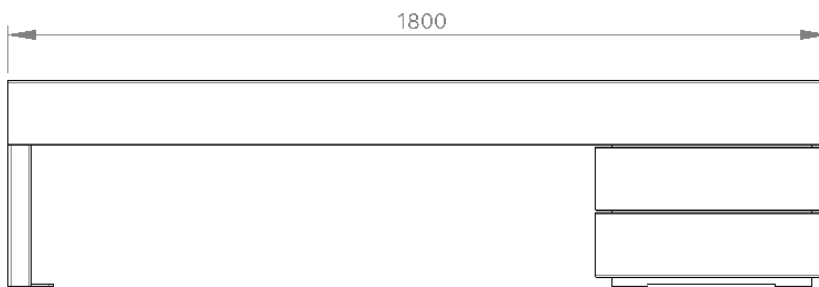

Specifications

Batten Material

Hardwood Spotted Gum

Enviroslat Composite Woodgrain

Frame Finish

Mild Steel Galvanised

Mild Steel Powdercoated

Stainless Steel Satin Polished

Fixing Method

Bolt Down Fixing

FRONT

RIGHT