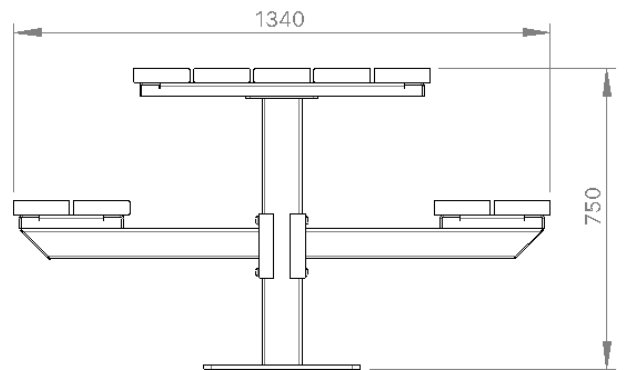

Specifications

Batten Material

Hardwood Spotted Gum

Enviroslat Composite Woodgrain

Frame Finish

Mild Steel Galvanised

Mild Steel Powdercoated

FRONT