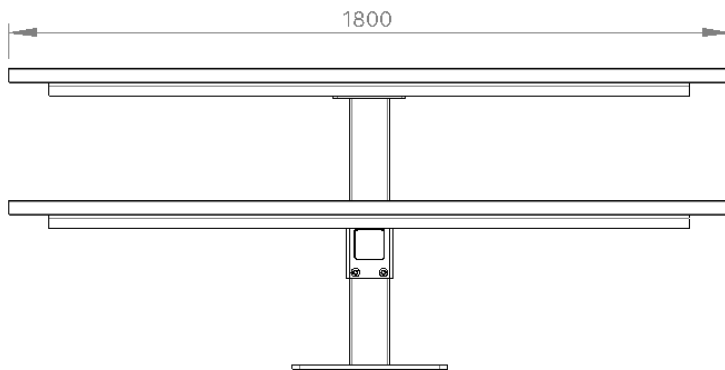

Specifications

Batten Material

Hardwood Spotted Gum

Enviroslat Composite Woodgrain

Frame Finish

Mild Steel Galvanised

Mild Steel Powdercoated

FRONT