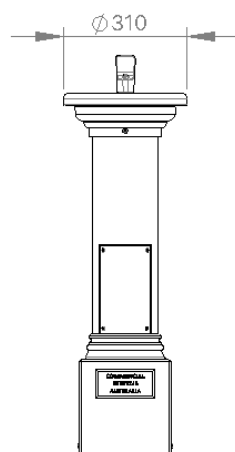

Specifications

Frame Finish

Mild Steel Powdercoated

Mild Steel Galvanised

Tap

Tap

Brass Tap Council Key

Water Bottle Refill

No Tap

Dog Bowl

With Dog Bowl

Without Dog Bowl

FRONT

RIGHT