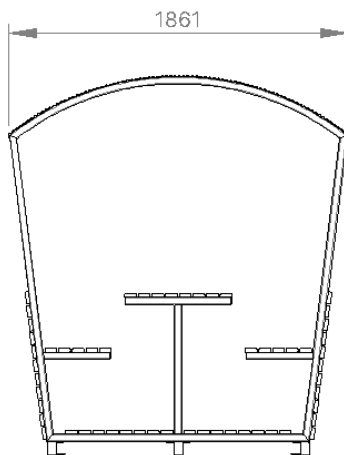

Specifications

Batten Material

Spotted Gum Hardwood

Enviroslat Brushed Walnut

Back Panel

Yes

No (open to far side)

Length

1390mm (PS4010)

1840mm (PS4011)

Frame Material

Mild Steel Galvanised

Mild Steel Powdercoated

Roof Material

Colourbond Miniorb sheet

Solid Waterproof PVC

PVC Blind Mesh

FRONT