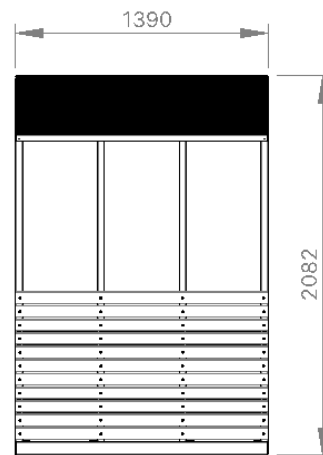

Specifications

Batten Material

Spotted Gum Hardwood

Enviroslat Brushed Walnut

Back Panel

Yes

No (open to far side)

Length

1390mm (PS4010)

1840mm (PS4011)

Frame Material

Mild Steel Galvanised

Mild Steel Powdercoated

Roof Material

Colourbond Miniorb sheet

Solid Waterproof PVC

PVC Blind Mesh

RIGHT