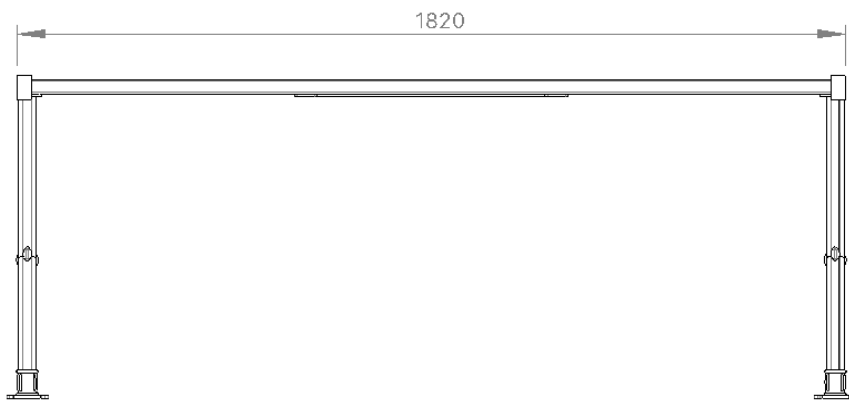

Specifications

Batten Material

Hardwood Spotted Gum

Enviroslat Composite Woodgrain

Frame Finish

Cast Aluminium Powder coated

Cast Aluminium Natural

FRONT