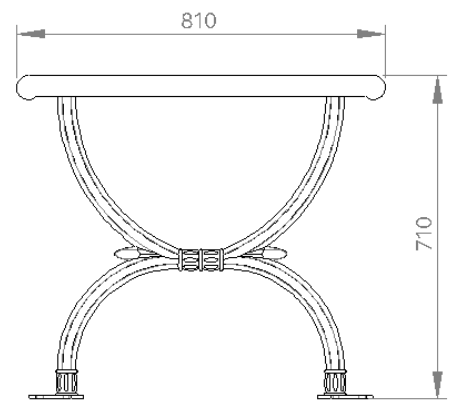

Specifications

Batten Material

Hardwood Spotted Gum

Enviroslat Composite Woodgrain

Frame Finish

Cast Aluminium Powder coated

Cast Aluminium Natural

FRONT

RIGHT