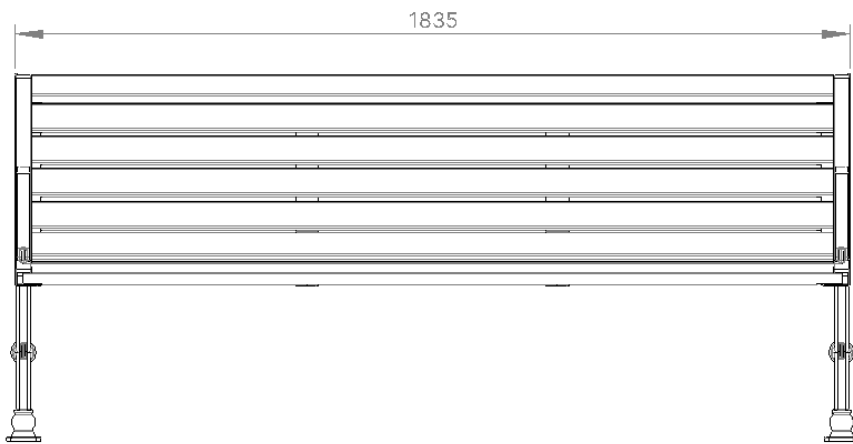

Specifications

Batten Material

Hardwood Spotted Gum

Enviroslat Composite Woodgrain

Frame Finish

Cast Aluminium Natural

Cast Aluminium Powdercoated

FRONT