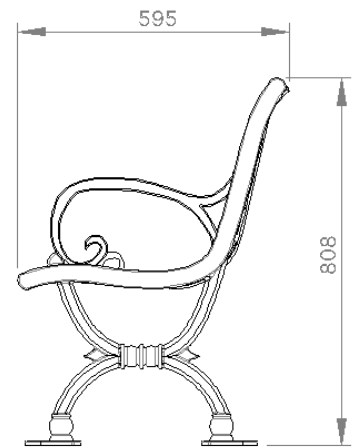

Specifications

Batten Material

Hardwood Spotted Gum

Enviroslat Composite Woodgrain

Frame Finish

Cast Aluminium Natural

Cast Aluminium Powdercoated

FRONT

RIGHT