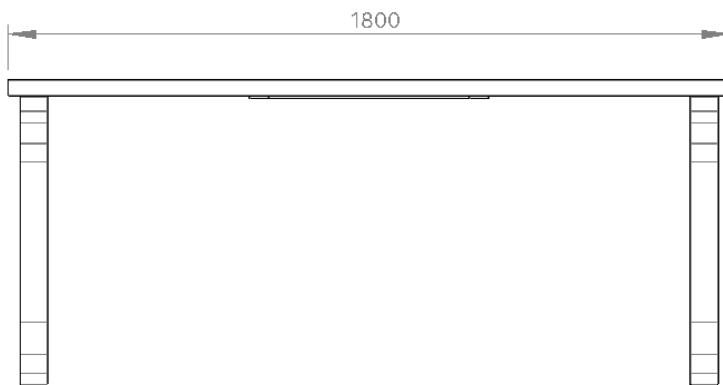

Fixing Type

Bolt Down Fixing

FRONT

RIGHT