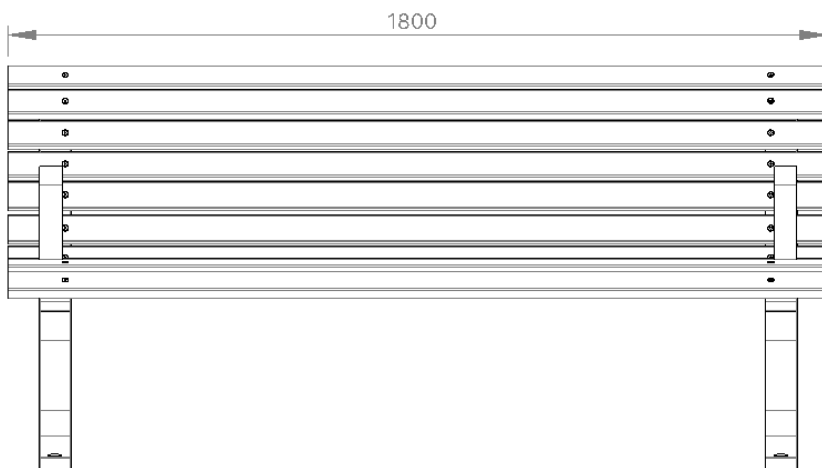

Armrests

Yes (With Armrests)

No (without Armrests)

FRONT