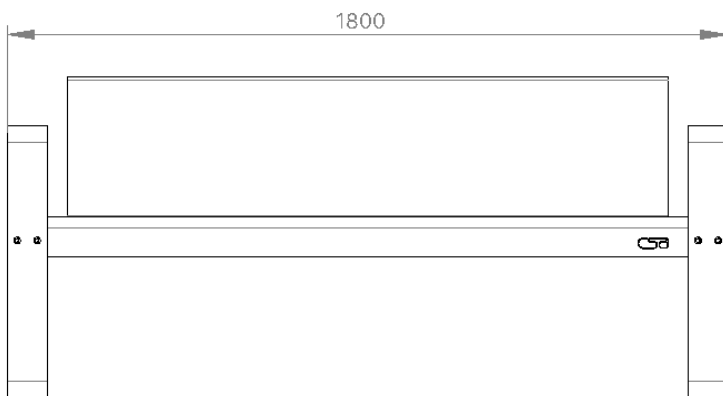

Stainless Steel Satin Polished

Fixing Method

Bolt Down Fixing

Extended Leg (Into footing)

Sub Surface Bolt Down

Armrests

Yes (With Armrests)

No (without Armrests)