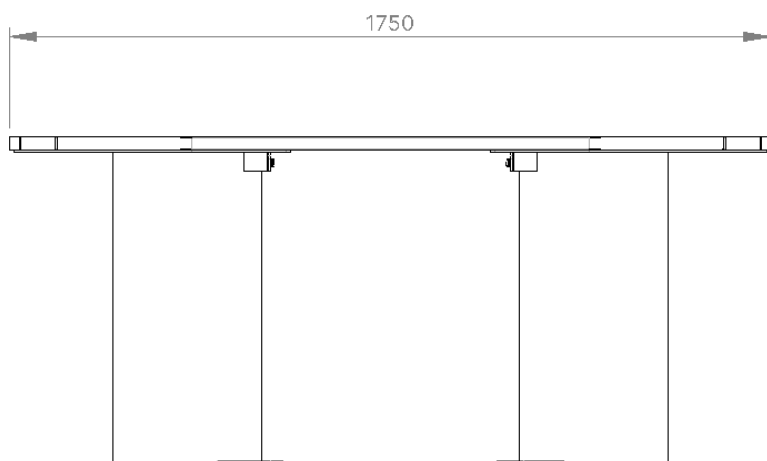

Fixing Type

Bolt Down Fixing

Sub Surface Bolt Down (Specify Depth)

Umbrella Plate

With Umbrella Hole (47mm)

Without Umbrella Hole

FRONT VIEW

RIGHT VIEW