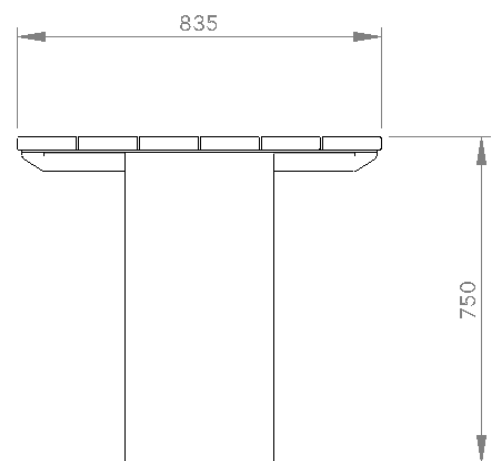

Fixing Type

Bolt Down Fixing

Sub Surface Bolt Down (Specify Depth)

Umbrella Plate

With Umbrella Hole (47mm)

Without Umbrella Hole

FRONT VIEW

RIGHT VIEW