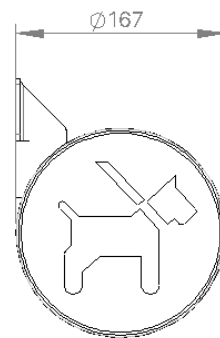

Specifications

Body Material and Finish

Mild Steel Powder Coated

Stainless Steel Satin polished

Fixing Type

Wall Mounted

Bolt Down Fixing

Extended Leg (into Footing)

FRONT

RIGHT