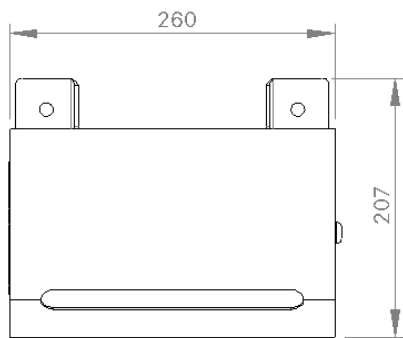

Specifications

Body Material and Finish

Mild Steel Powder Coated

Stainless Steel Satin polished

Fixing Type

Wall Mounted

Bolt Down Fixing

Extended Leg (into Footing)