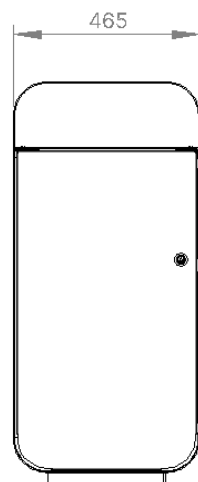

Signage

Rubbish (Decal to door)

Recycling (Decal to door)

No Decal

Custom Decal

FRONT