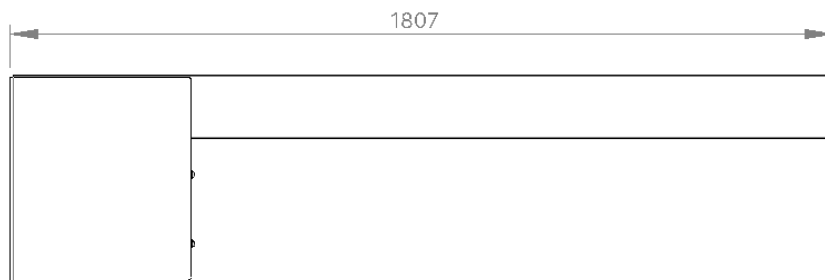

Specifications

Batten Material

Hardwood Spotted Gum

Enviroslat Composite Woodgrain

Frame Finish

Mild Steel Galvanised

Mild Steel Powdercoated

Stainless Steel Satin Polished