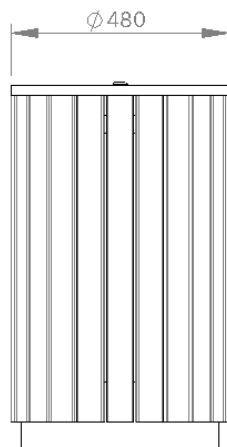

Specifications

Batten Type

Hardwood Spotted Gum

Enviroslat Composite Woodgrain

Body Material and Finish

Mild Steel Powder Coated

Stainless Steel Satin polished

Fixing Type

Bolt Down Fixing

Extended Leg (into Footing)

Canopy

No Canopy

With Canopy

FRONT

RIGHT