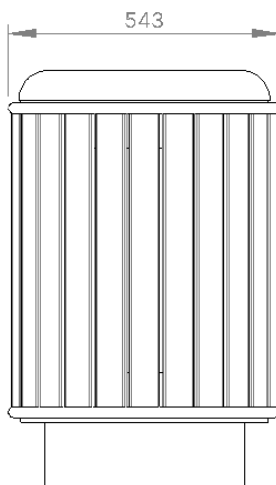

Specifications

Batten Type

Hardwood Spotted Gum

Body Material and Finish

Mild Steel Galvanised

Mild Steel Powder Coated

Stainless Steel Satin polished

Fixing Type

Bolt Down Fixing

Extended Leg (into Footing)

FRONT

RIGHT