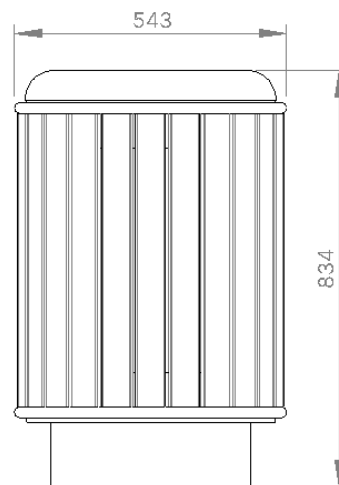

Specifications

Batten Type

Hardwood Spotted Gum

Body Material and Finish

Mild Steel Galvanised

Mild Steel Powder Coated

Stainless Steel Satin polished

Fixing Type

Bolt Down Fixing

Extended Leg (into Footing)

FRONT

RIGHT