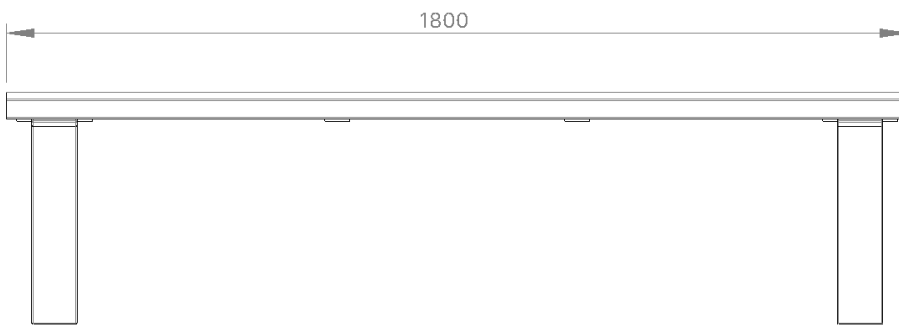

Specifications

Batten Material

Hardwood Spotted Gum

Enviroslat Composite Woodgrain

Aluminium Aussie Gum

Frame Finish

Cast Aluminium Natural

Cast Aluminium Powder Coated

Fixing Method

Bolt Down Fixing

Free Standing

FRONT

RIGHT