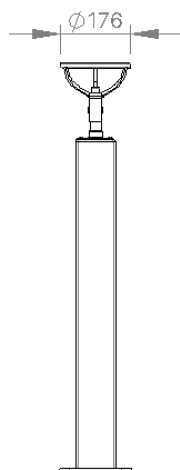

Specifications

Frame Finish

Mild Steel Powdercoated

Mild Steel Galvanised

Tap

Timed Tap

Brass Tap Tamper Proof

Water Bottle Refill

No Tap

Dog Bowl

With Dog Bowl

Without Dog Bowl

FRONT

RIGHT