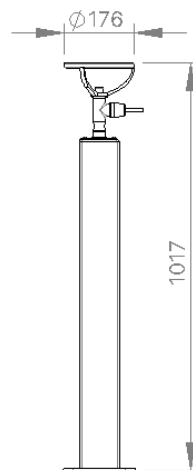

Specifications

Frame Finish

Mild Steel Powdercoated

Mild Steel Galvanised

Tap

Timed Tap

Brass Tap Tamper Proof

Water Bottle Refill

No Tap

Dog Bowl

With Dog Bowl

Without Dog Bowl

FRONT

RIGHT