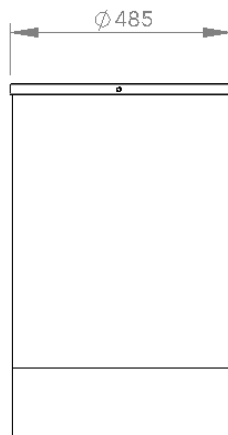

Specifications

Body Material and Finish

Stainless Steel Satin Polished

Mild Steel Powder Coated

Fixing Type

Bolt Down Fixing

Extended Leg (into Footing)

FRONT