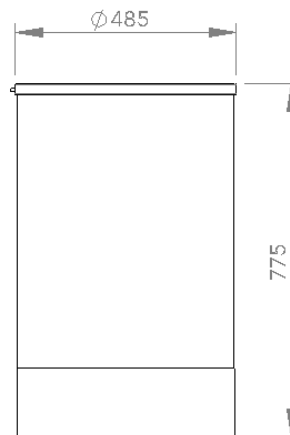

Specifications

Body Material and Finish

Stainless Steel Satin Polished

Mild Steel Powder Coated

Fixing Type

Bolt Down Fixing

Extended Leg (into Footing)

FRONT