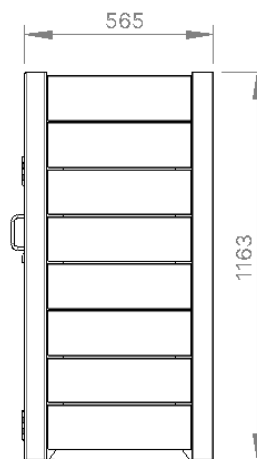

Specifications

Batten Type

Hardwood Spotted Gum

Enviroslat Composite Woodgrain

Body Material and Finish

Mild Steel Galvanised

Mild Steel Powder Coated

Signage

Recycling (Decal to door)

Rubbish (Decal to door)

No Decal

FRONT

RIGHT