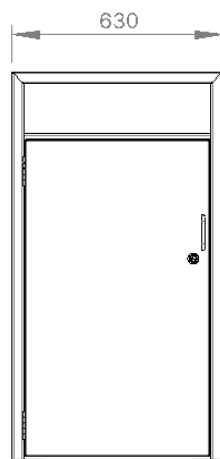

Specifications

Batten Type

Hardwood Spotted Gum

Enviroslat Composite Woodgrain

Body Material and Finish

Mild Steel Galvanised

Mild Steel Powder Coated

Signage

Recycling (Decal to door)

Rubbish (Decal to door)

No Decal

FRONT

RIGHT