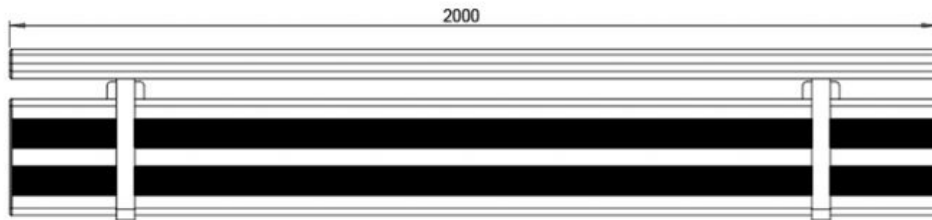

Commercial Systems Australia Pty. Ltd.

AL1005: Aluminium Seat

DIMENSIONS

Length: **2000mm** (2 legs) | Width: 370mm | Height: 780mm

MATERIALS

Frame: Mild Steel
Planks: Aluminium backrest and seat

FINISHES

Frame: Powdercoated | Hot Dipped Galvanised
Planks: Natural aluminium

Note: Any standard Dulux colour available for powdercoated frames.
[Click here for Dulux Powdercoating Chart.](#)

Eternity, Zeus and Intensity ranges incur additional charges

FIXINGS

Bolt down fixing

OTHER OPTIONS

Armrests are optional

Custom lengths available up to 6000mm

TOP VIEW

FRONT VIEW

END VIEW