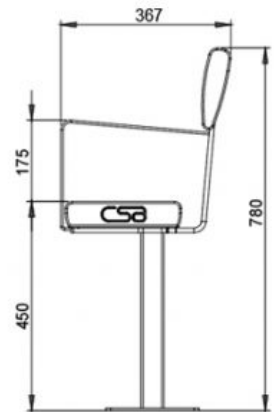

Commercial Systems Australia Pty. Ltd.

AL1005: Aluminium Seat

DIMENSIONS

Length: **2000mm** (2 legs) | Width: 370mm | Height: 780mm

MATERIALS

Frame: Mild Steel
Planks: Aluminium backrest and seat

FINISHES

Frame: Powdercoated | Hot Dipped Galvanised
Planks: Natural aluminium

Armrests are optional

Custom lengths available up to 6000mm

TOP VIEW

FRONT VIEW

END VIEW